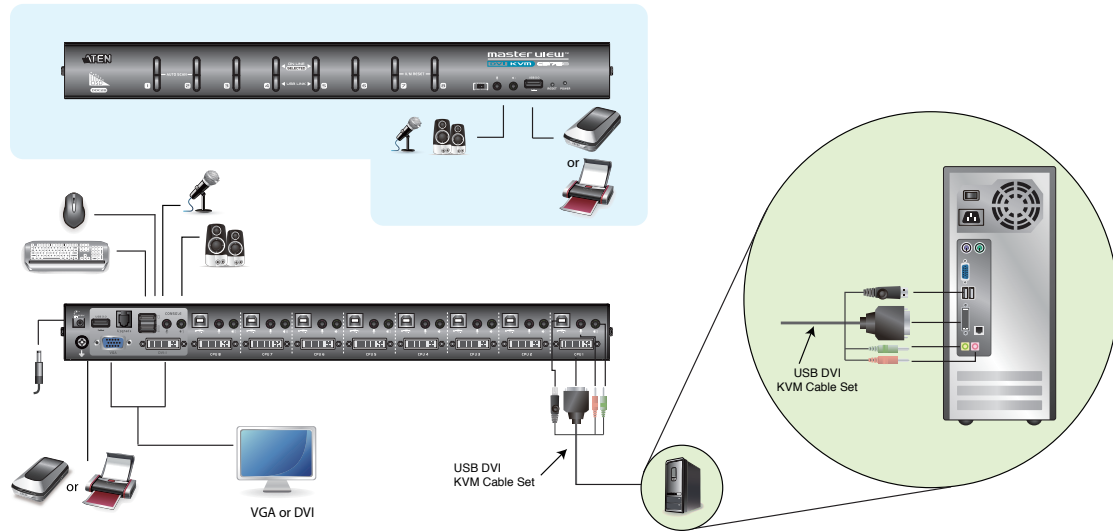

Specification

Function		CS1768	
Computer Connections	Direct	8	
	Max.	512 (via Cascade)	
Port Selection		OSD, Hotkey, Pushbutton	
Connectors	Console Ports	Keyboard	1 x USB Type A Female (Black)
		Video	1 x HDB-15 Female (Blue) / 1 x DVI-I Female (white)
		Mouse	1 x USB Type A Female (Black)
		Speakers	2 x Mini Stereo Jack Female (Green; 1 x front panel, 1 x rear panel)
		Microphone	2 x Mini Stereo Jack Female (Pink; 1 x front panel; 1 x rear panel)
	KVM Ports	KB / Mouse	8 x USB Type B Female (White)
		Video	8 x DVI-I Female (White)
		Speakers	8 x Mini Stereo Jack Female (Green)
		Microphone	8 x Mini Stereo Jack Male (Pink)
		F/W Upgrade	1 x RJ11 Female (Black)
Power		1 x DC Jack	
USB 2.0 Hub		2 x USB Type A Female (White; 1 x front panel, 1 x rear panel)	
Switches	Port Selection	8 x Pushbutton	
	Reset	1 x Semi-recessed Pushbutton	
	F/W Upgrade	1 x Slide Switch	
LEDs	USB Link	8 (Green)	
	On Line / Selected	8 (Orange)	
	Power	1 (Dark Green)	
Emulation	Keyboard / Mouse	USB	
Video		DVI Single Link: 1920 x 1200; VGA: 2048 x 1536	
Scan Interval		1 – 255 Seconds (Default: 5 secs)	
Power Consumption		DC 5.3V, 3.76 W	
Environment	Operating Temp.	0 – 50°C	
	Storage Temp	-20 – 60°C	
	Humidity	0 – 80% RH, Non-condensing	
Physical Properties	Housing	Metal	
	Weight	2.80 kg	
	Dimensions (L x W x H)	43.72 x 16.11 x 4.40 cm	

ATEN International Co., Ltd.

3F, No.125, Sec. 2, Datong Rd., Sijhih District., New Taipei City 221, Taiwan
Phone: 886-2-8692-6789 Fax: 886-2-8692-6767
www.aten.com E-mail: marketing@aten.com

Printed 06/2012 V1.0

© Copyright 2012 ATEN® International Co., Ltd.
ATEN and the ATEN logo are trademarks of ATEN International Co., Ltd.
All rights reserved. All other trademarks are the property of their respective owners.