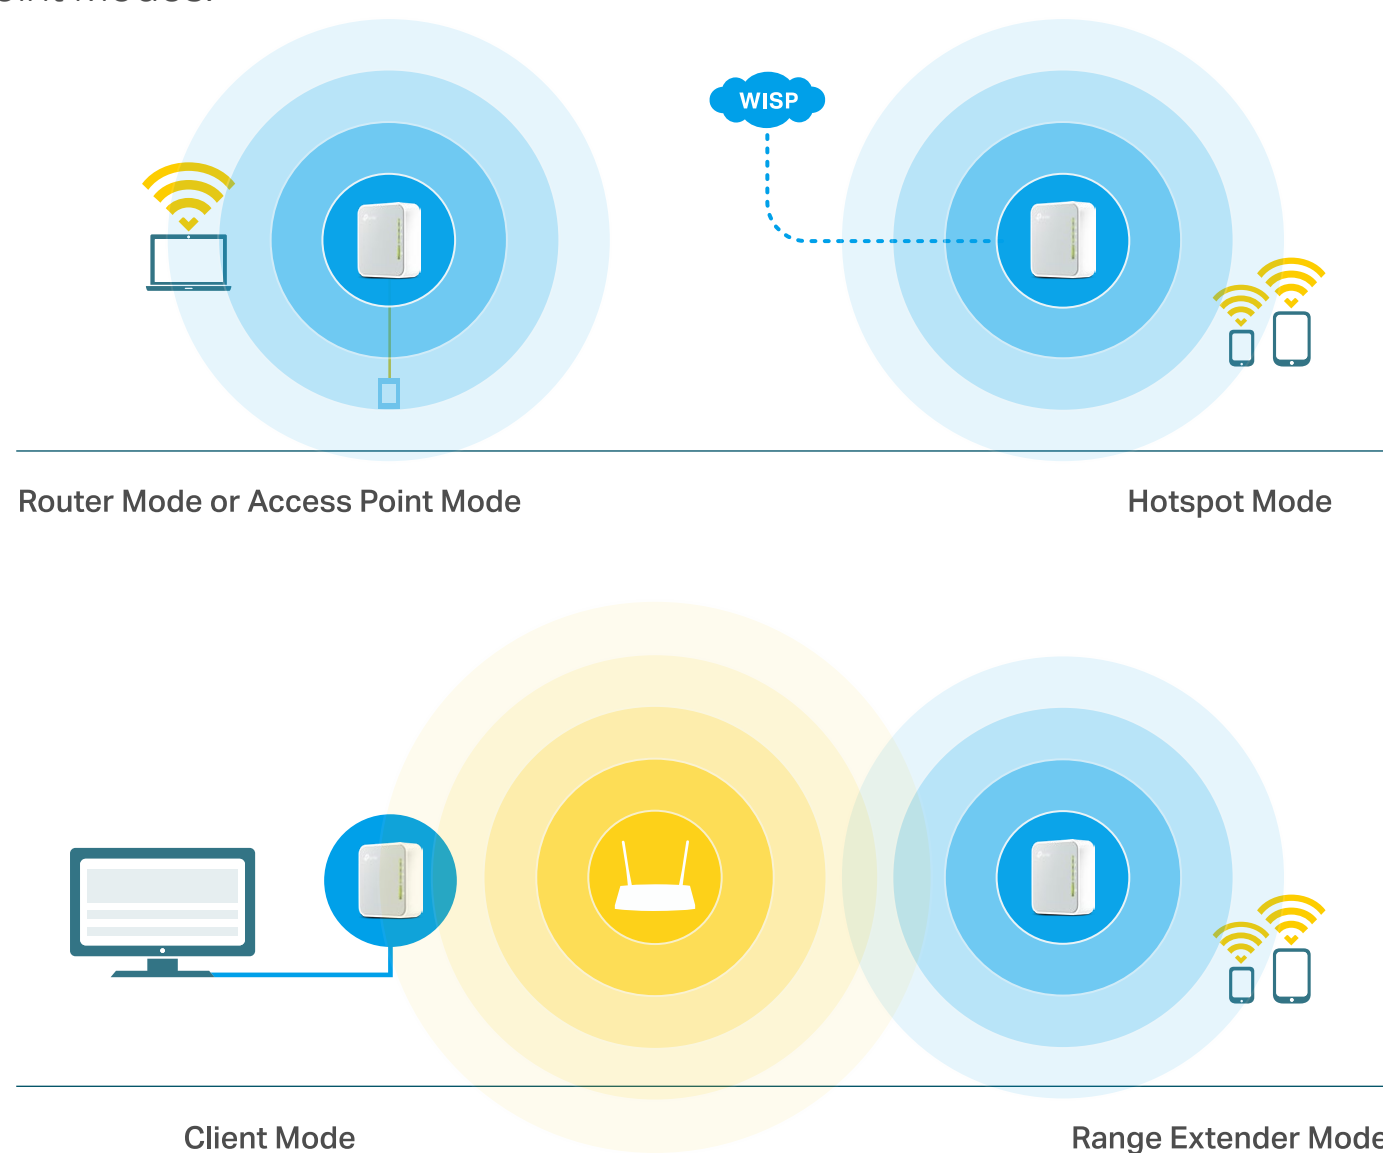

AC750 Wi-Fi Travel Router

Fast Wi-Fi Travels
with You

TL-WR902AC

300Mbps+433Mbps
Dual Band Wi-Fi

Multi-Mode

Compact
Design

Highlights

Quick Mode Selection

To meet the wireless needs of almost any situation you might encounter, the TL-WR902AC features Router, Hotspot, Range Extender, Client and Access Point Modes.

During Travel

- Router Mode: create your own private Wi-Fi network via Ethernet or 3G/4G modem*
* 3G/4G modem is only supported in some regions.
- Hotspot Mode: turn existing Wi-Fi into a private wireless network

At Home

- Access Point Mode: connect Wi-Fi devices to any wired network
- Range Extender Mode: expand an existing router's Wi-Fi coverage
- Client Mode: connect Ethernet devices to a Wi-Fi network

Features