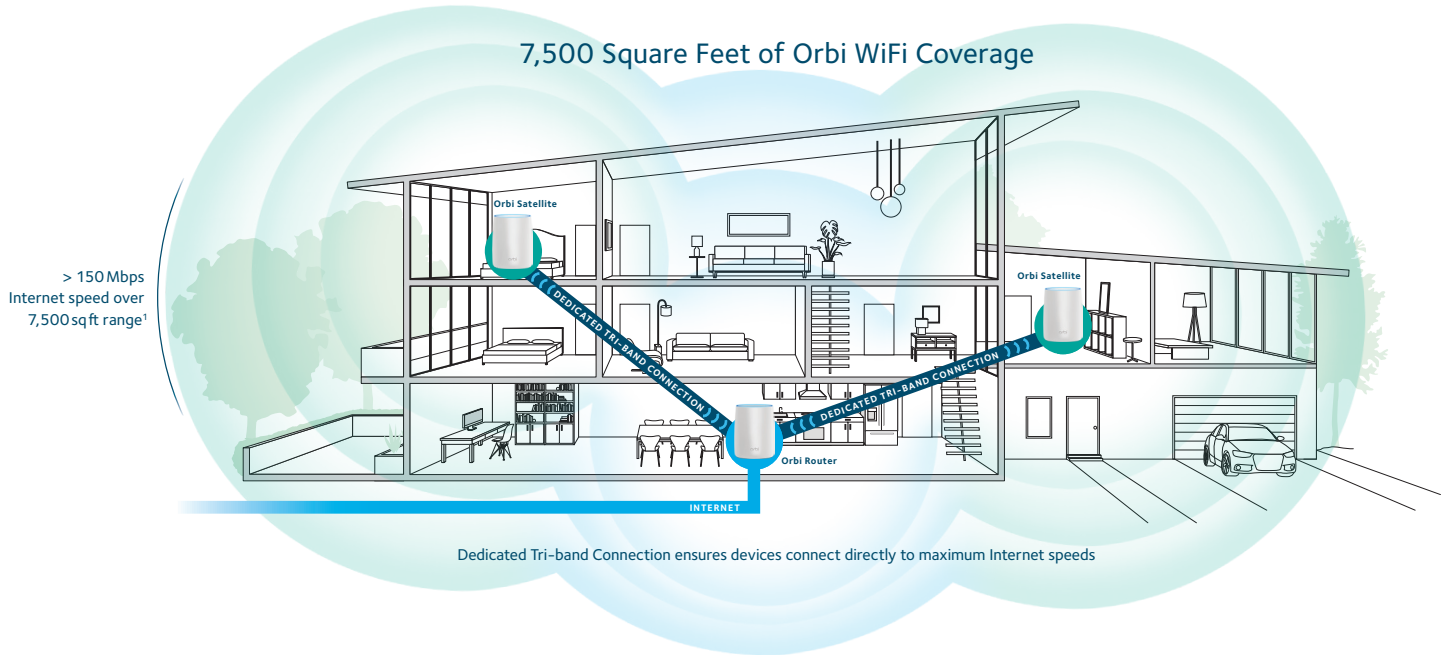

Overview

This Orbi WiFi System comes with an Orbi WiFi Router and two Satellites that deliver unparalleled WiFi coverage. It covers homes up to 7,500 square feet with strong WiFi signals. Innovative Tri-band WiFi helps maximize the Internet speeds available in your home.

Your Home & Yard. Covered.

This kit of three covers up to a 7,500 sq ft+ home with high-performance AC3000 WiFi.

Simple & Secure.

Use the Orbi app or a web browser to create secure whole home WiFi in minutes. With no accounts to setup.

House Diagram

¹ Internet plan and devices that support these speeds are required.

Simple setup from your smartphone or tablet.

Use the Orbi app to set up and manage your network. To find the app, scan one of the following QR codes or search for NETGEAR Orbi in the Apple App Store or Google Play Store.

Plugs into Ethernet-enabled devices

USB 2.0 port

Power button

What's In the Box?

- One (1) Orbi Router (RBR50)
- Two (2) Orbi Satellites (RBS50)
- One (1) 6.5 ft Ethernet cable
- Three (3) 12 V/3.5 A power adapters
- Quick start guide