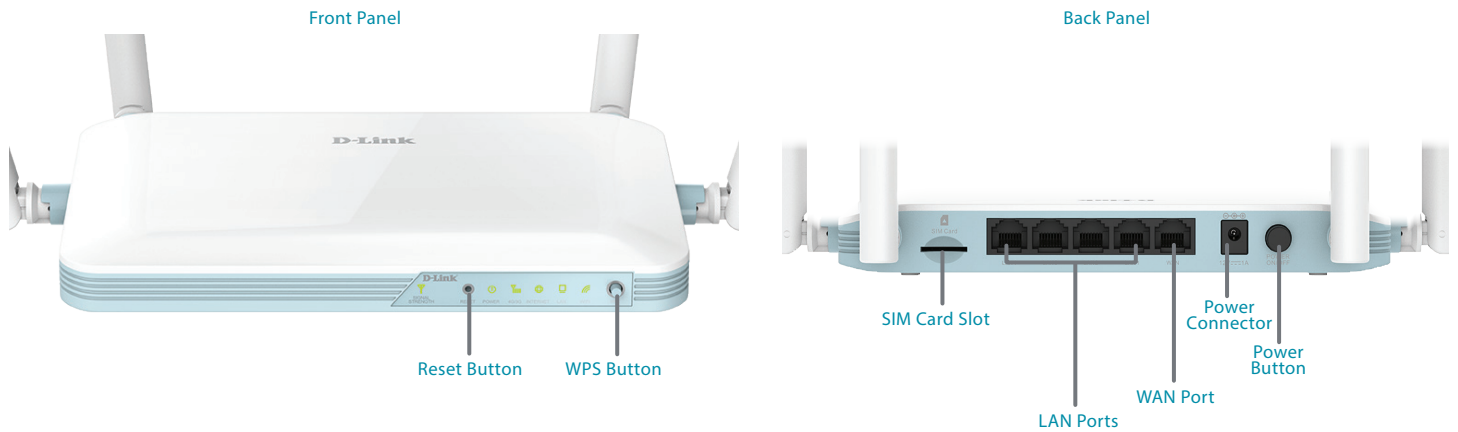

Compliant with the latest security standards like WPA3™ and IEC 62443-4-1

Voice Control

Works with Amazon Alexa and Google Assistant for convenient voice control

General	
Device Interfaces	4 x 10/100 Mbps LAN ports, 1 x 10/100 Mbps WAN port, 1 x WPS button, 1 x Reset button, 1 x Power button, 1 x SIM Card slot, 1 x Power connector
Antenna Type	Two external 4G LTE antennas and two external Wi-Fi antennas
LTE Data Rates ¹	LTE Downlink up to 150 Mbps, LTE Uplink up to 50 Mbps, DC-HSPA Downlink up to 42 Mbps, DC-HSPA Uplink up to 5.72 Mbps
Wi-Fi Data Rates ²	2.4 GHz Up to 300 Mbps
IEEE Standard	IEEE 802.11n/g/b, IEEE 802.3u/b, IEEE 802.11k/v
Frequency Support ³	LTE Bands: Release 10 CAT4: Band 1/3/7/8/20/28/38/40/41 UMTS/HSPA/HSPA+/DC-HSPA+: Band 1/8 (900/2100 MHz) GSM/GPRS/EDGE: 900/1800 MHz
Functionality	
Security Protocol	WPA (Wi-Fi Protected Access), WPA2, WPA3, WPS (Wi-Fi Protected Setup)
Firewall	Stateful Packet Inspection, Anti-spoofing Checking, IP/MAC Address Filtering, 1 x DMZ
Software	
Device Management	EAGLE PRO AI app (iOS and Android), Web UI
Voice Assistants	Amazon Alexa, Google Assistant
Physical	
LED Status Indicators	Power, Internet, Wi-Fi, 4G/3G, LAN, Signal Strength
Dimensions	208 x 121.85 x 23.5 mm
Weight	290 g
Power Adapter	12V/1A
Operating Temperature	0 to 40 °C
Storage Temperature	-10 to 70 °C
Operating Humidity	10% to 90% non-condensing
Storage Humidity	0% to 95% non-condensing
Certifications	CE / NCC / RCM