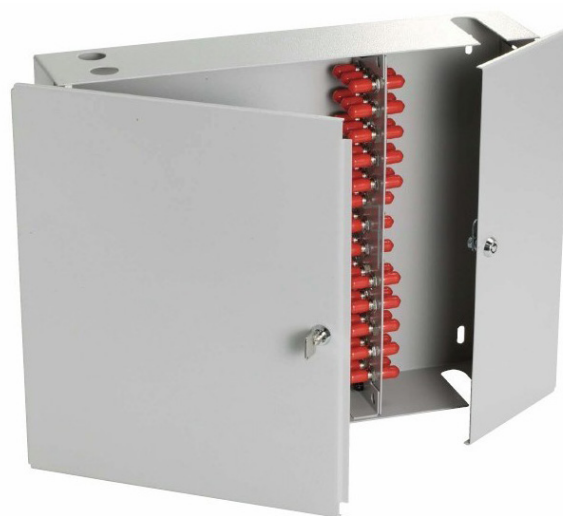

Lockable Wall Mounted Enclosure

The Connectix Lockable Wall Box provides an ideal solution for secure patching in any location where a cabinet or other suitable enclosure is not available.

Manufactured from 1.5mm mild steel, the enclosure features either one or two doors (with different locks) and an interchangeable internal panel which is available for a wide range of adaptor types. Cable entry and patchcord exit is from the top or the bottom of the unit.

Four knockouts are provided (top and bottom) to suit common cable gland sizes.

The enclosure can be supplied loaded or unloaded and with optional fibre/splice management kits.

PLEASE NOTE: Orders for up to 24 way will be supplied with 1 door only, for 32/36/48 way, enclosures will be supplied with 2 doors.

Features & Benefits

- High quality welded steel construction
- Orders for up to 24 way will be supplied with a single door
- Orders for 32/36/48 way will be supplied with double doors, with different locks
- Four cable entry knock-outs on top and bottom
- Patchcord exit from top or bottom

Product Specifications		
	Double Doors	Single Door
Width (mm)	360	270
Depth (mm)	85	60
Height (mm)	360	225

Ordering Information	
Product Description	Part Number
Lockable Wall Mounted SC 4 Way Enclosure	009-009-002-04
Lockable Wall Mounted SC 8 Way Enclosure	009-009-002-08
Lockable Wall Mounted SC 16 Way Enclosure	009-009-002-16
Lockable Wall Mounted SC 24 Way Enclosure	009-009-002-24
Lockable Wall Mounted SC 32 Way Enclosure	009-009-002-32
Lockable Wall Mounted SC 36 Way Enclosure	009-002-002-36
Lockable Wall Mounted SC 48 Way Enclosure	009-002-002-48
Lockable Wall Mounted ST 4 Way Enclosure	009-009-001-04
Lockable Wall Mounted ST 8 Way Enclosure	009-009-001-08
Lockable Wall Mounted ST 16 Way Enclosure	009-009-001-16
Lockable Wall Mounted ST 24 Way Enclosure	009-009-001-24